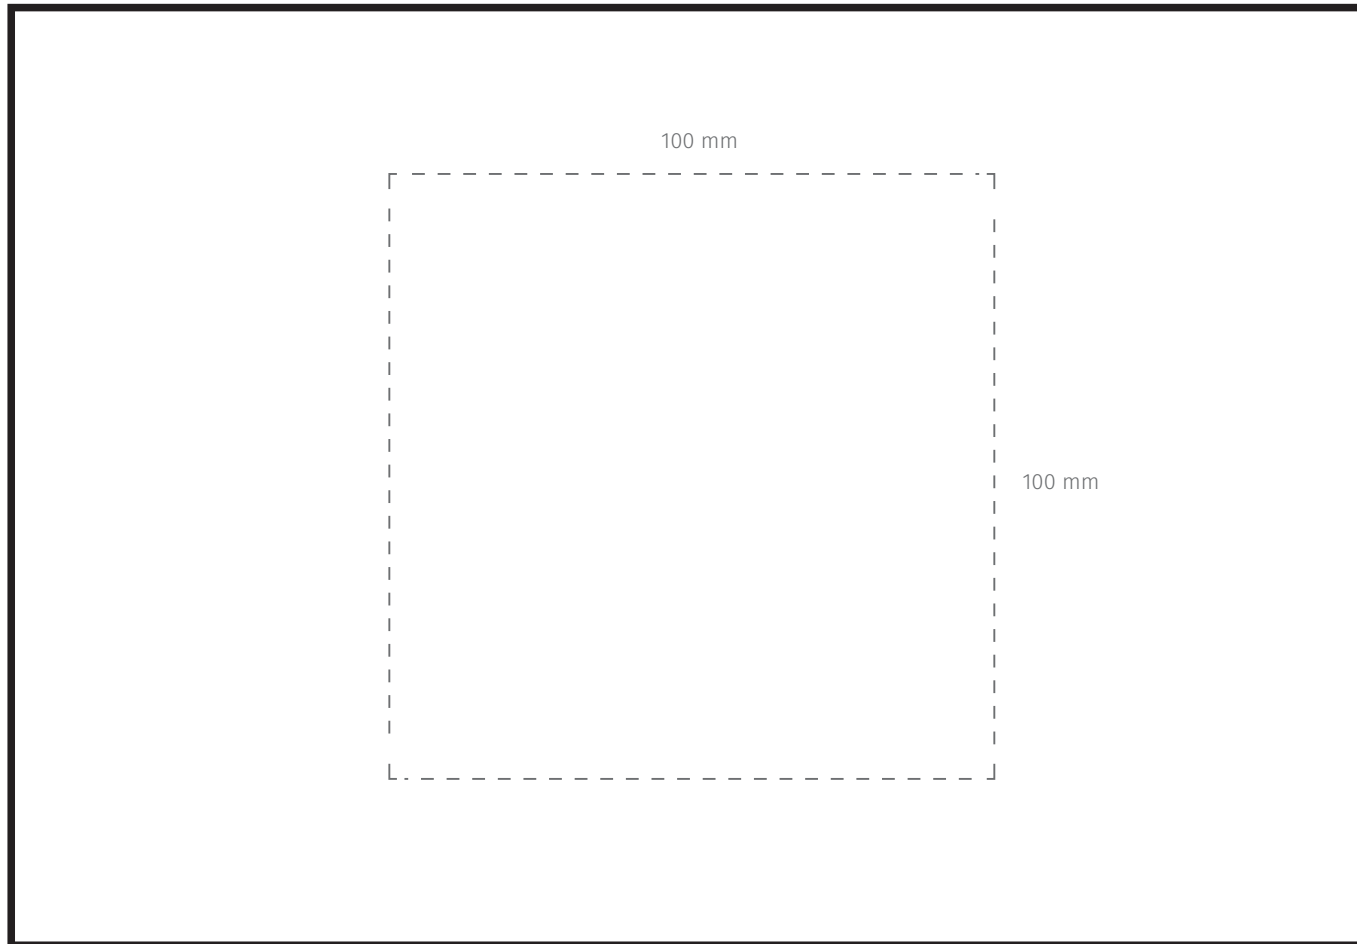

**TEMPLATE:**  
■ 2 GLASS SET

Item shown at 100% actual size when viewed on A4 paper

BRANDING - Pad, Screen

Max branding area 30 x 30mm

**TEMPLATE:**

■ 2 GLASS SET (TOP OF BOX)

Item shown at 80% actual size when viewed on A4 paper

BRANDING - Pad, Screen

Max branding area 100 x 100mm