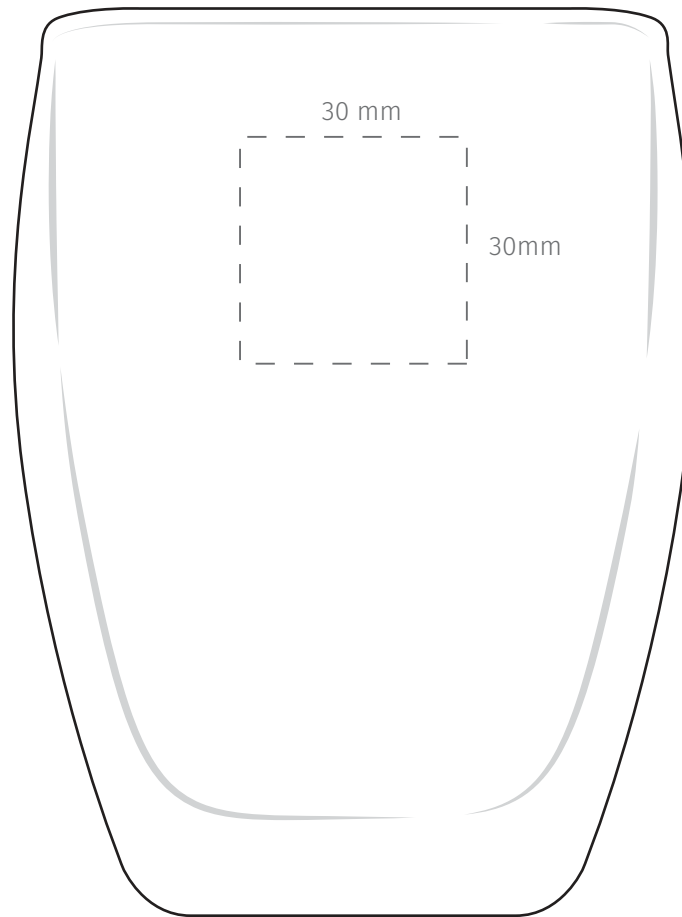

**TEMPLATE:**  
■ 2 GLASS SET

Item shown at 100% actual size when viewed on A4 paper

BRANDING - Pad, Screen

Max branding area 30 x 30mm

**TEMPLATE:**

■ 2 GLASS SET (TOP OF BOX)

Item shown at 80% actual size when viewed on A4 paper

BRANDING - Pad, Screen

Max branding area 100 x 100mm